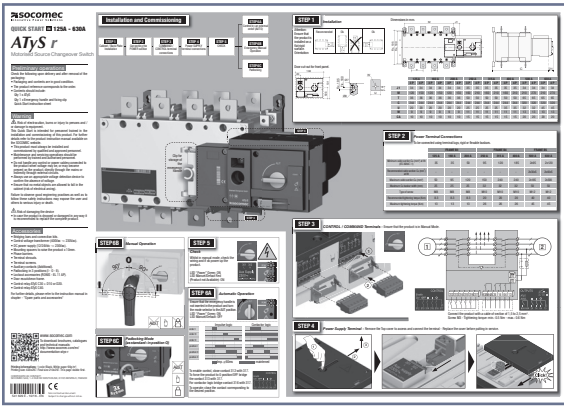

1 color black

11 x 1 page

White paper 90g/m²

Printing size: 420x297mm

Final size: 210x297mm

SOCOMECC logo, barcode, English version are always visible

DO NOT PRINT

1

420x297mm

#01 + #02
 #03 + #04
 #05 + #06
 #07 + #08
 #09 + #10
 #11

2

French #02

210x297mm

English #01

2

Italian #04